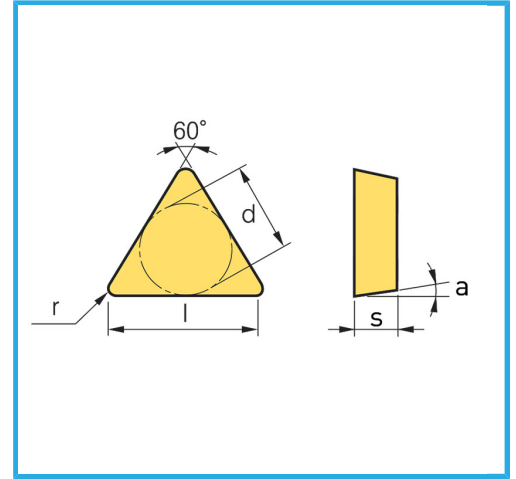

POSITIVE.

Dimension	11 mm
d	5,98 mm
l	10,37 mm
s	3,18 mm
r	0,8 mm
a°	11°
Pack	10
Gross weight	0,08 kg
EAN Code	8012667006914

Box

made in Italy