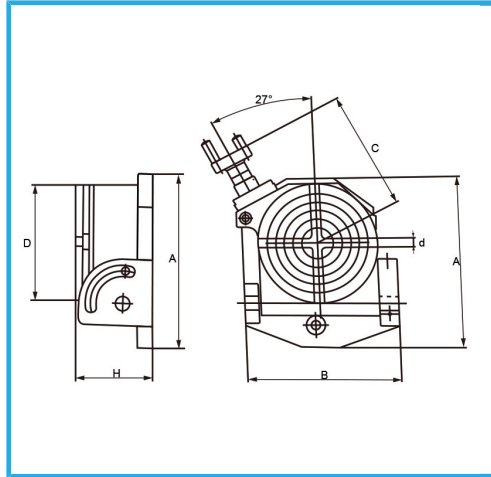

FOR PRECISE POSITIONING OF BOTH ROTATION AND INCLINATION
THANKS TO THE GRADUATIONS ON THE HANDWHEEL AND ON TILT
LOCKING LEVER....

A	143 mm
B	130 mm
C	105 mm
D	102 mm
d	18 mm
H	68 mm
Revolution	360°
Tilting table	90°
Ratio	1:36
Slots	4 x 6,35 mm 5/16" N° / mm
Horizontal height	102 mm
Net weight	5 kg
Packaging dimensions	240x170x90 h mm
Gross weight	5,98 kg
EAN Code	8012667349776

Box