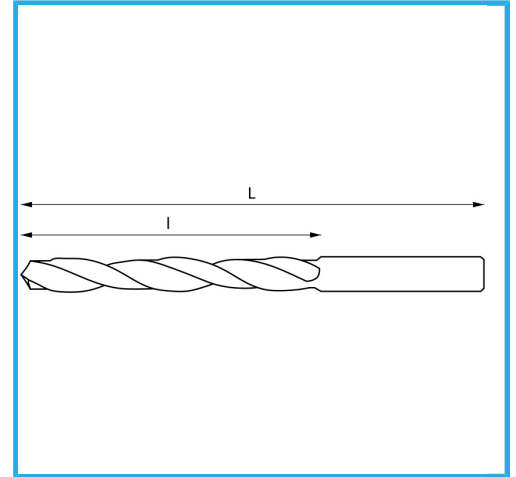

RIGHT HAND, BLACK FINISH.

∅	11 mm
L	142 mm
l	94 mm
Pack	5
Packaging dimensions	-
Gross weight	0,06 kg
EAN Code	8012667124823

Box

118°

HV=700-740

~8xD

338/N

-