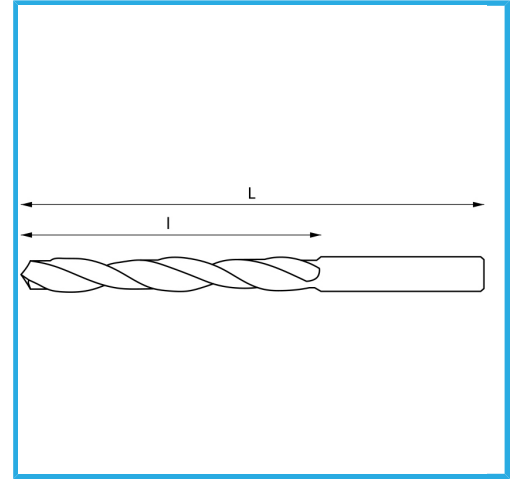

RIGHT HAND, BLACK FINISH.

∅	9 mm
L	125 mm
l	81 mm
Pack	5
Packaging dimensions	-
Gross weight	0,04 kg
EAN Code	8012667124748

Box

118°

HV=700-740

~8xD

338/N

-