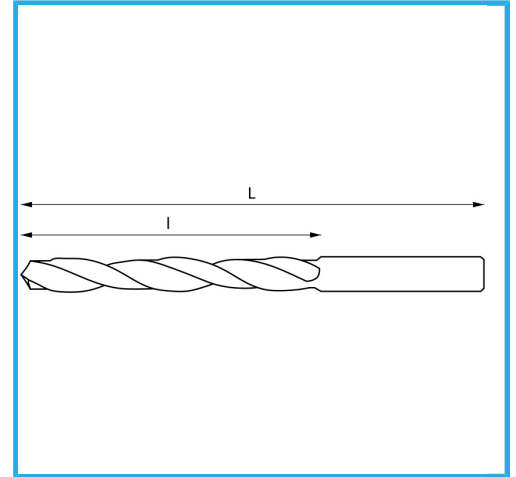

RIGHT HAND, BLACK FINISH.

∅	2 mm
L	49 mm
l	24 mm
Pack	10
Packaging dimensions	-
Gross weight	0,08 kg
EAN Code	8012667124410

Box

118°

HV=700-740

~8xD

338/N

-