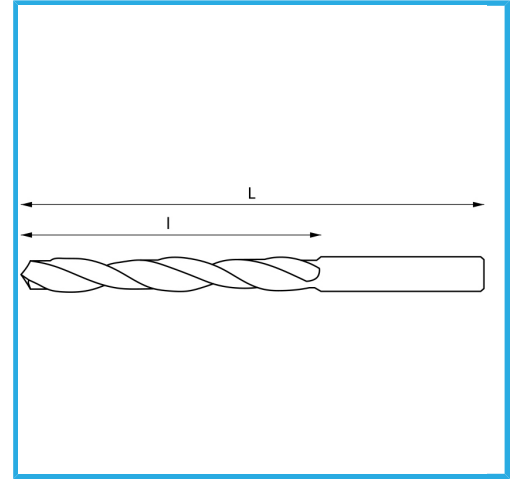

RIGHT HAND, BLACK FINISH.

∅	1 mm
L	34 mm
l	12 mm
Pack	10
Packaging dimensions	-
Gross weight	0,02 kg
EAN Code	8012667124328

Box

118°

HV=700-740

~8xD

338/N

-