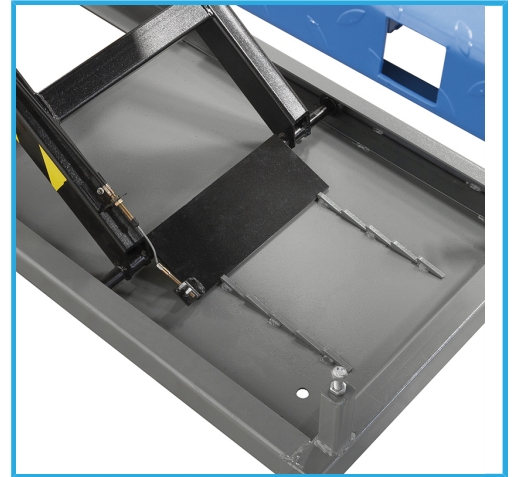

WITH PUMP AND SEPARATE CONTROL SYSTEM THAT GIVE THE POSSIBILITY TO POSITION IT AT FLOOR LEVEL.

Max lifting capacity	600 kg
Platform dimensions	2200 x 750 mm
Total length	2995 mm
Service hole dimensions	550 x 340 mm
Min - Max height	215 - 520 - 625 - 710 - 780 - 840 mm
Vice	330 x 320 mm
Vice opening	40 - 180 mm g
Motor	230 V 50 Hz 0,55 kW
Net weight	240 kg
Gross weight	256,00 kg
Packaging dimensions	2250 x 800 x 850 h mm
EAN Code	8012667362324