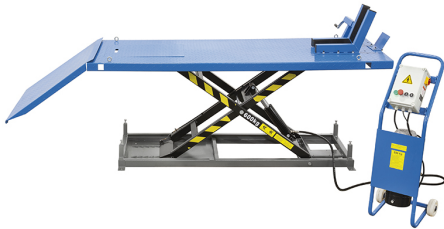

WITH PUMP AND SEPARATE CONTROL SYSTEM THAT GIVE THE POSSIBILITY TO POSITION IT AT FLOOR LEVEL.

Max lifting capacity	600 kg
Platform dimensions	2200 x 750 mm
Total length	2995 mm
Service hole dimensions	550 x 340 mm
Min - Max height	215 - 520 - 625 - 710 - 780 - 840 mm
Vice	330 x 320 mm
Vice opening	40 - 180 mm g
Motor	230 V 50 Hz 0,55 kW
Net weight	240 kg
Gross weight	256,00 kg
Packaging dimensions	2250 x 800 x 850 h mm
EAN Code	8012667362324