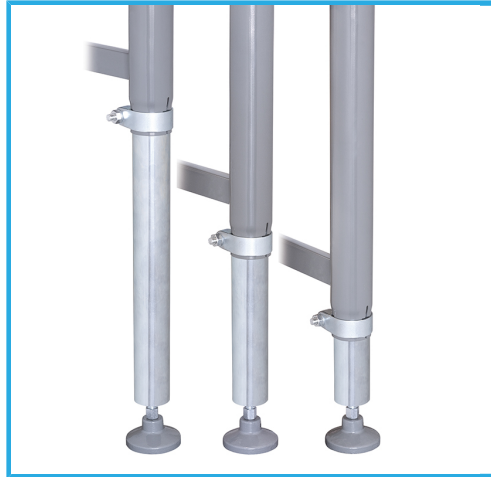

WITH INDEPENDENT HEIGHT ADJUSTMENT FEET.

<b>Dimensions</b>	1000 x 460 mm
<b>Rollers distance</b>	260 mm
<b>Roller dimensions</b>	Ø 60 x 360 mm M12
<b>Height</b>	580 / 1030 mm
<b>Maximum capacity</b>	400 kg
<b>Net weight</b>	23 kg
<b>Packaging dimensions</b>	1020x480x190 h mm
<b>Gross weight</b>	25,00 kg
<b>EAN Code</b>	8012667289393