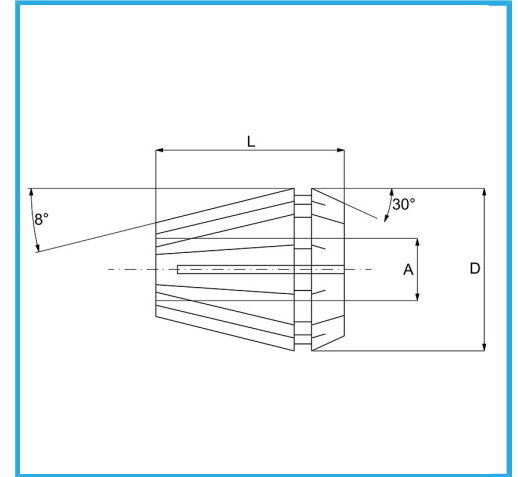

ER32 DIN 6499/B, USABLE WITH COLLET CHUCKS.

Capacity A	2-3 mm
D	33 mm
L	40 mm
Tolerance	$\pm 0,015 \text{ mm}$
Packaging dimensions	40x40x45 h mm
Gross weight	0,20 kg
EAN Code	8012667141905

Box

Grounded

65Mn