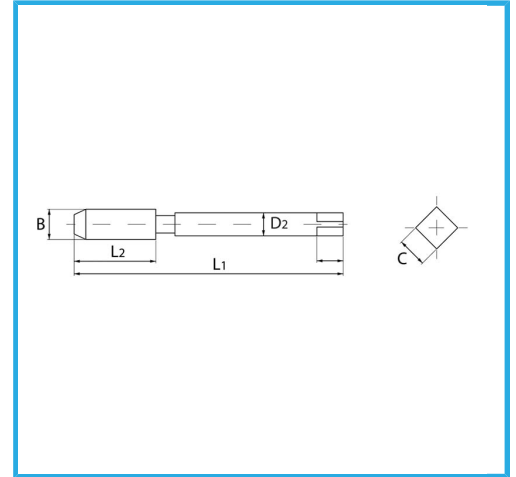

METRIC COARSE PITCH (MA) THREADING WITH REINFORCED SHANK:
TITANIUM CARBONITRIDE COATING COMBINED WITH COBALT STEEL
FURTHER...

B	M3 x 0,50 mm
L2	11 mm
L1	56 mm
D2	3,5 mm
C	2,7 mm
Gross weight	0,01 kg
EAN Code	8012667417338

Box

HV = 880

External

371/B