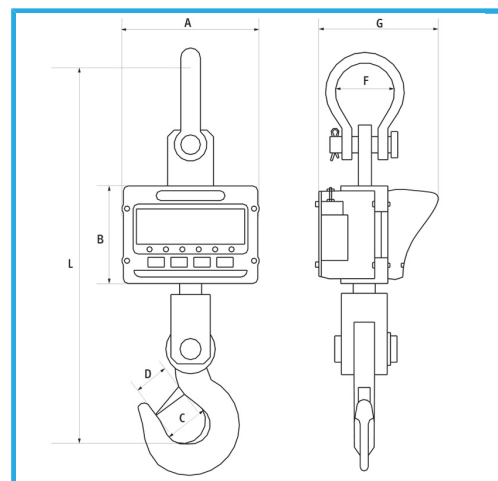

EQUIPPED WITH BATTERY, CHARGER, REMOTE CONTROL, BACK LIGHT AND SOUND SIGNAL. DOUBLE UNIT OF MEASUREMENT KG/LB. WITH PEAK, HOLD,...

Digits sizes	40 x 20 mm
Capacity	1000 kg
Reading	0,2 kg
Minimum weighing	0,2 kg
Max weight	150%
Rechargeable battery	1 x 6 V 10 Ah
Net weight	12 kg
Gross weight	14,00 kg
Packaging dimensions	500 x 400 x 280 h mm
EAN Code	8012667236731

Box

Included

Battery charger
6V 10Ah battery
Radio control
Upper shackle
Hook with anti-slip device