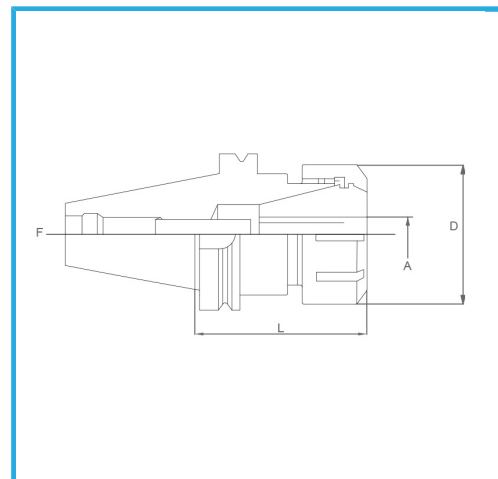

MAS-403 BT, FOR MOUNTING TOOLS WITH CYLINDRICAL SHANK ON DIN 6499 (ER) COLLETS. SUPPLIED WITH LOCKING FERRULE. BALANCING 12.000...

| | |
|-----------------------------|---------------|
| Collets | ER 16 |
| A | 1/10 mm |
| D | 28 mm |
| L | 100 mm |
| F | M 16 |
| Gross weight | 1,30 kg |
| Packaging dimensions | - |
| EAN Code | 8012667293086 |

Box

Grounded

18Ni
CrMo5

-