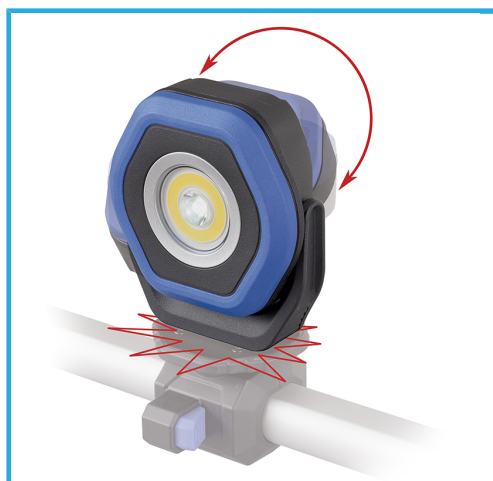

COB LED PORTABLE LAMP MADE IN IMPACT-RESISTANT ABS. THE LEDLAMP IS ADJUSTABLE IN FOUR DIFFERENT LIGHT INTENSITIES FROM 350 TO...

LED	COB
Power	USB Type C 5 V 2 A
Battery	3.7 V 5200 mAh Li-ion
Luminous flux	350 - 1400 lm
Recharging time	4 h
Autonomy	3 h - 14 h
Dimensions	116 x 101 x 41,5 mm
EAN Code	8012667385682
Packaging dimensions	210x130x52 h mm
Gross weight	0,56 kg