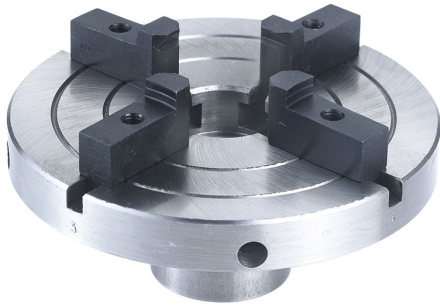

FOR WOOD LATHE.

**4 jaw reversible self centering chuck**

**Thread**

**Hole**

**Gross weight**

**Packaging dimensions**

**EAN Code**

Ø 125 mm

1"- 8 TPI

Ø 22 mm

2,18 kg

160x140x80 h mm

8012667181758

Box

Steel