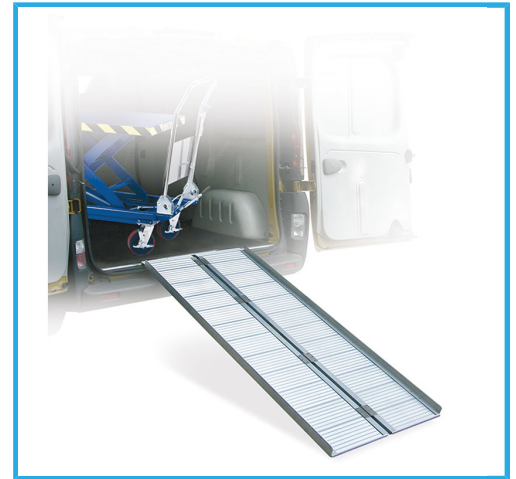

IN ALUMINUM WITH NON-SLIP FLOORS.

<b>Overall sizes</b>	1520 x 735 mm
<b>Capacity</b>	170 kg
<b>Max Working angle</b>	12,5 % (7°)
<b>Max Working height</b>	180 mm
<b>Net weight</b>	13,5 kg
<b>Packaging dimensions</b>	1550x410x100 h mm
<b>Gross weight</b>	14,50 kg
<b>EAN Code</b>	8012667215811