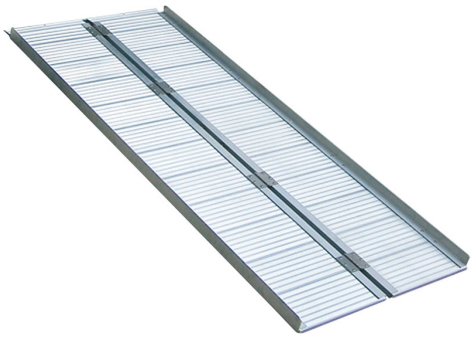

IN ALUMINUM WITH NON-SLIP FLOORS.

<b>Overall sizes</b>	1520 x 735 mm
<b>Capacity</b>	170 kg
<b>Max Working angle</b>	12,5 % (7°)
<b>Max Working height</b>	180 mm
<b>Net weight</b>	13,5 kg
<b>Packaging dimensions</b>	1550x410x100 h mm
<b>Gross weight</b>	14,50 kg
<b>EAN Code</b>	8012667215811