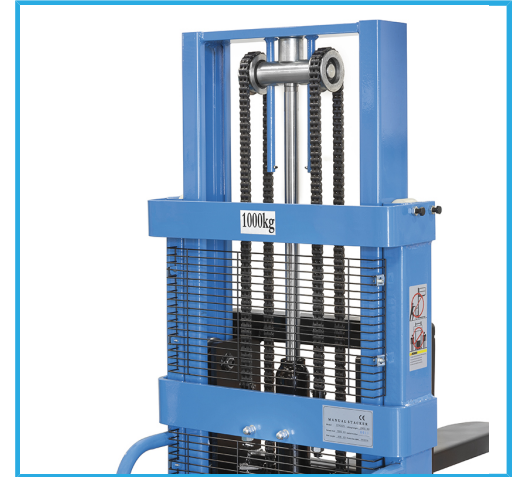

WITH DOUBLE TELESCOPIC MAST, BRAKE AND LIFTING PEDAL.

Capacity	1000 / 800 kg
Fork height	75 - 1600 - 2500 mm
Fork dimensions	1150 x 550 mm
Fork section	160 x 55 mm
Upright height	1840 mm
Front wheel	Double
Fix wheels	Polyurethane
Mobile wheels	Rubber
Dimensions	1670 x 920 x 1840h mm
Net weight	310 kg
Gross weight	310,00 kg
EAN Code	8012667347826
Packaging dimensions	1690x910x1955 h mm