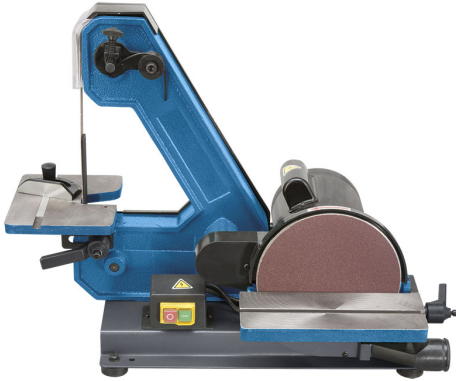

WITH TILTING TABLES.

| | |
|------------------------------|----------------------------|
| Overall sizes | 630 x 370 x 495h mm |
| Motor | 230 V 50 Hz 450 W 1450 rpm |
| Belt | 25 x 1075 mm |
| Belt speed | 8,5 m/s |
| Disc diameter | 200 mm |
| Round speed | 1450 rpm |
| Table dimensions band | 180 x 150 mm |
| Table dimensions disc | 250 x 120 mm |
| Net weight | 26 kg |
| Gross weight | 30,19 kg |
| Packaging dimensions | 535x350x400 h mm |
| EAN Code | 8012667292942 |