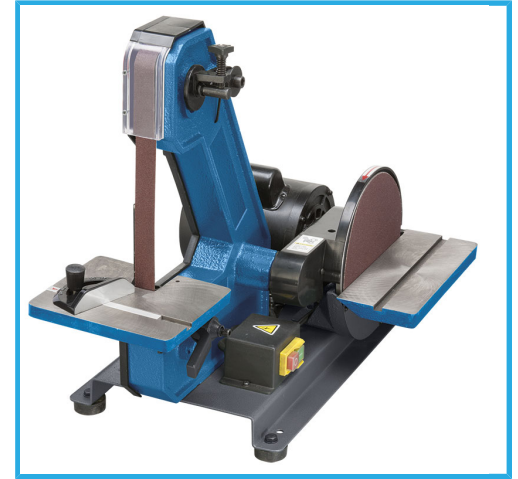

WITH TILTING TABLES.

| | |
|------------------------------|----------------------------|
| Overall sizes | 630 x 370 x 495h mm |
| Motor | 230 V 50 Hz 450 W 1450 rpm |
| Belt | 25 x 1075 mm |
| Belt speed | 8,5 m/s |
| Disc diameter | 200 mm |
| Round speed | 1450 rpm |
| Table dimensions band | 180 x 150 mm |
| Table dimensions disc | 250 x 120 mm |
| Net weight | 26 kg |
| Gross weight | 30,19 kg |
| Packaging dimensions | 535x350x400 h mm |
| EAN Code | 8012667292942 |